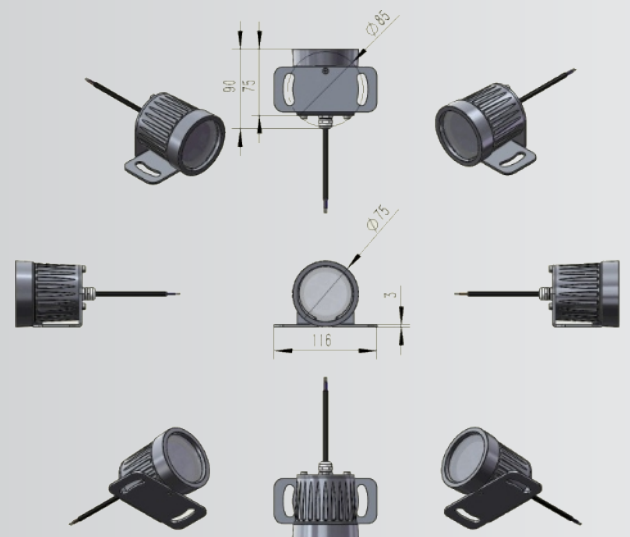

BRINGING
**TRUSTED
BRANDS**
TO YOU

EDG

WE'VE GOT THE DRIVE

EDG LED

Volts:	12 - 60V
Watts	15W
Lumens	78.60lm/w
Center lx:	27.21lm @20m
Colour Temp:	6500k
Current:	800 mAmp
Protection:	Reverse Polarity
IP Rating:	IP67
Material:	Steel Housing
Size:	116mm x 90mm x 85mm

- **Underground Tested**
- **Certified to DMR Specifications**

4 LED STEEL WORK LIGHT