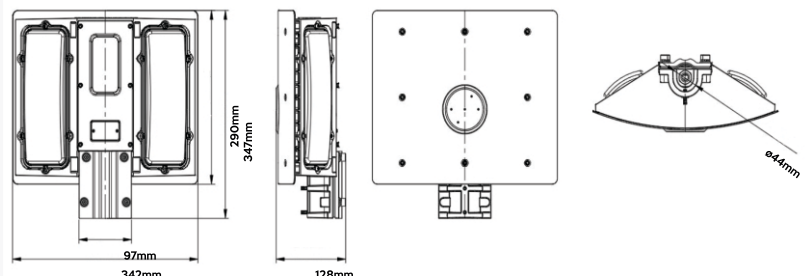

- Robust unibody arc-shaped design.
- High output lumen efficiency, up to 140lm/W.
- Resistant to Vibration.
- Daylight sensor, built-in emergency module, 0-10v dimmable and DC input for optional.
- IP66, IK08 and 20KV surge protection.
- Type I asymmetrical optical controls provide professional light distribution.
- Lowest cost of installation. Fit $\phi 32 \cdot 34 \cdot 40 \cdot 44$ mm spigot mount installations

Light Distribution

Lumen Output	9,800lm
Wattage	70W
Luminous Efficacy	140lm/W
CCT	4000K
CRI	>Ra70
IP Rating	IP66
Working Temperature	-30° to +50°
LED Driver	Constant Current
Input Voltage	100-277VAC
Warranty	5 years
Lifespan	>50,000hrs
Beam Angle	R01206/T00C02
Luminaire Net Weight	6.05±0.3kg
Outlook Dimensions	347x342x128mm
Protection	20kV