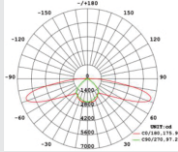

Light Distribution

Lumen Output	9,800lm
Wattage	70W
Luminous Efficacy	140lm/W
CCT	4000K
CRI	>Ra70
IP Rating	IP66
Working Temperature	-30° to +50°
LED Driver	Constant Current
Input Voltage	100-277VAC
Warranty	5 years
Lifespan	>50,000hrs
Beam Angle	R01206/T00C02
Luminaire Net Weight	6.05±0.3kg
Outlook Dimensions	347x342x128mm
Protection	20kV